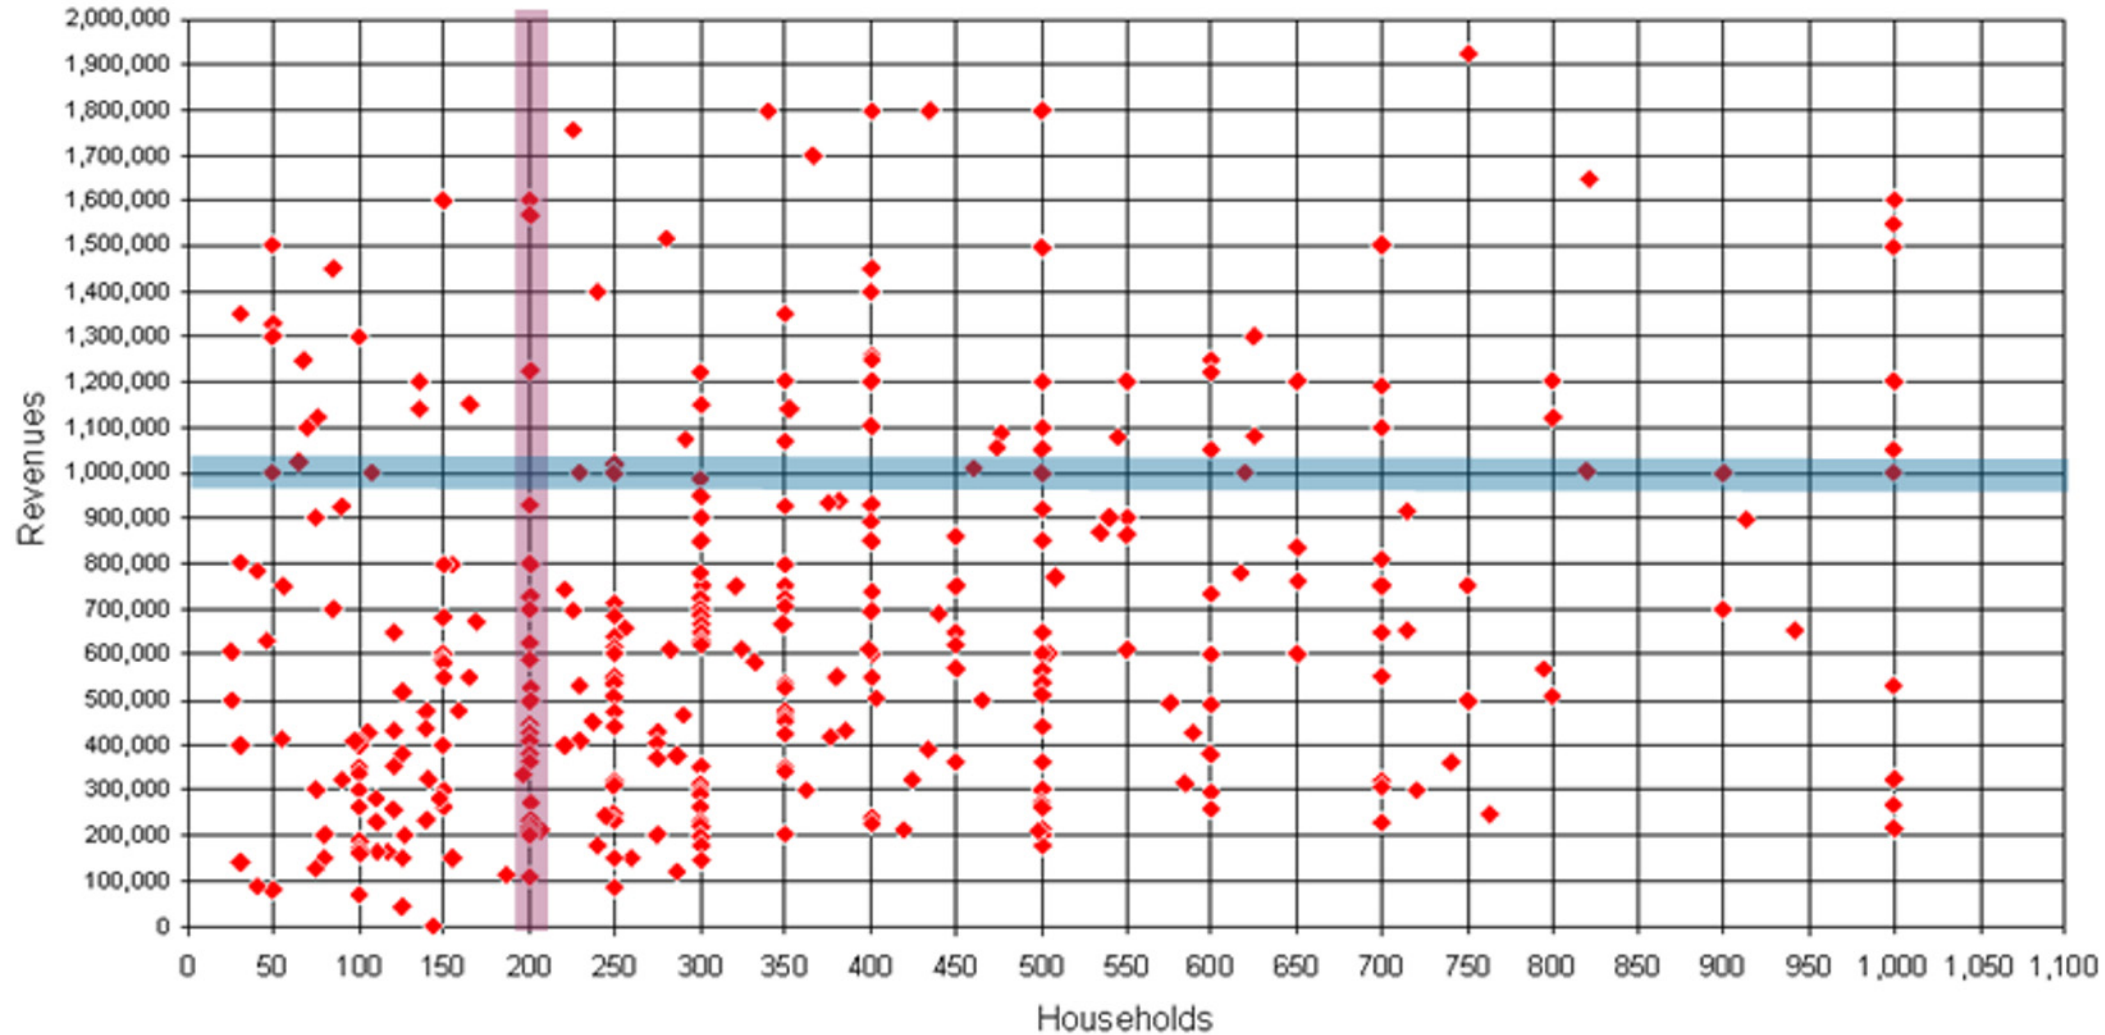

Business Optimization (Effort vs. Results)

Total Revenues vs. Households (under 1000 HH)

Red diamonds represent actual wealth advisors from major brokerage firm